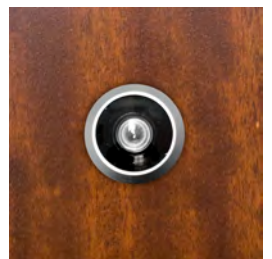

Aluminium finishing colors

RAL

Raffaello

Bugnati e Metallizzati

Termoreflex *

Effetto legno base

Effetto legno sublimato

the wooden security door
certificated as class 3

porthos

porthos
ti protegge con eleganza

Security combined
with elegance

wood united with steel

beauty and elegance

with an added value

certified security

serie Style